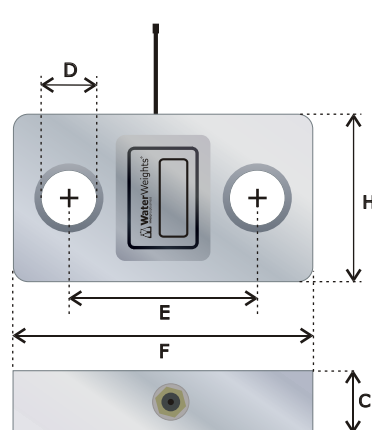

LE type, digital telemetry link