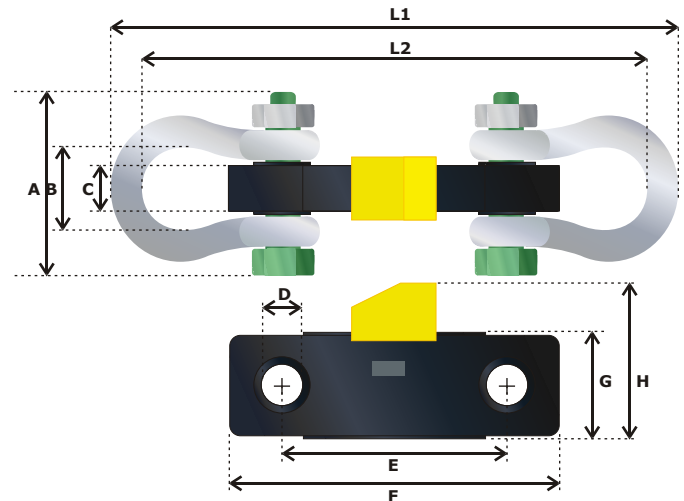

KR type, analog cabled link